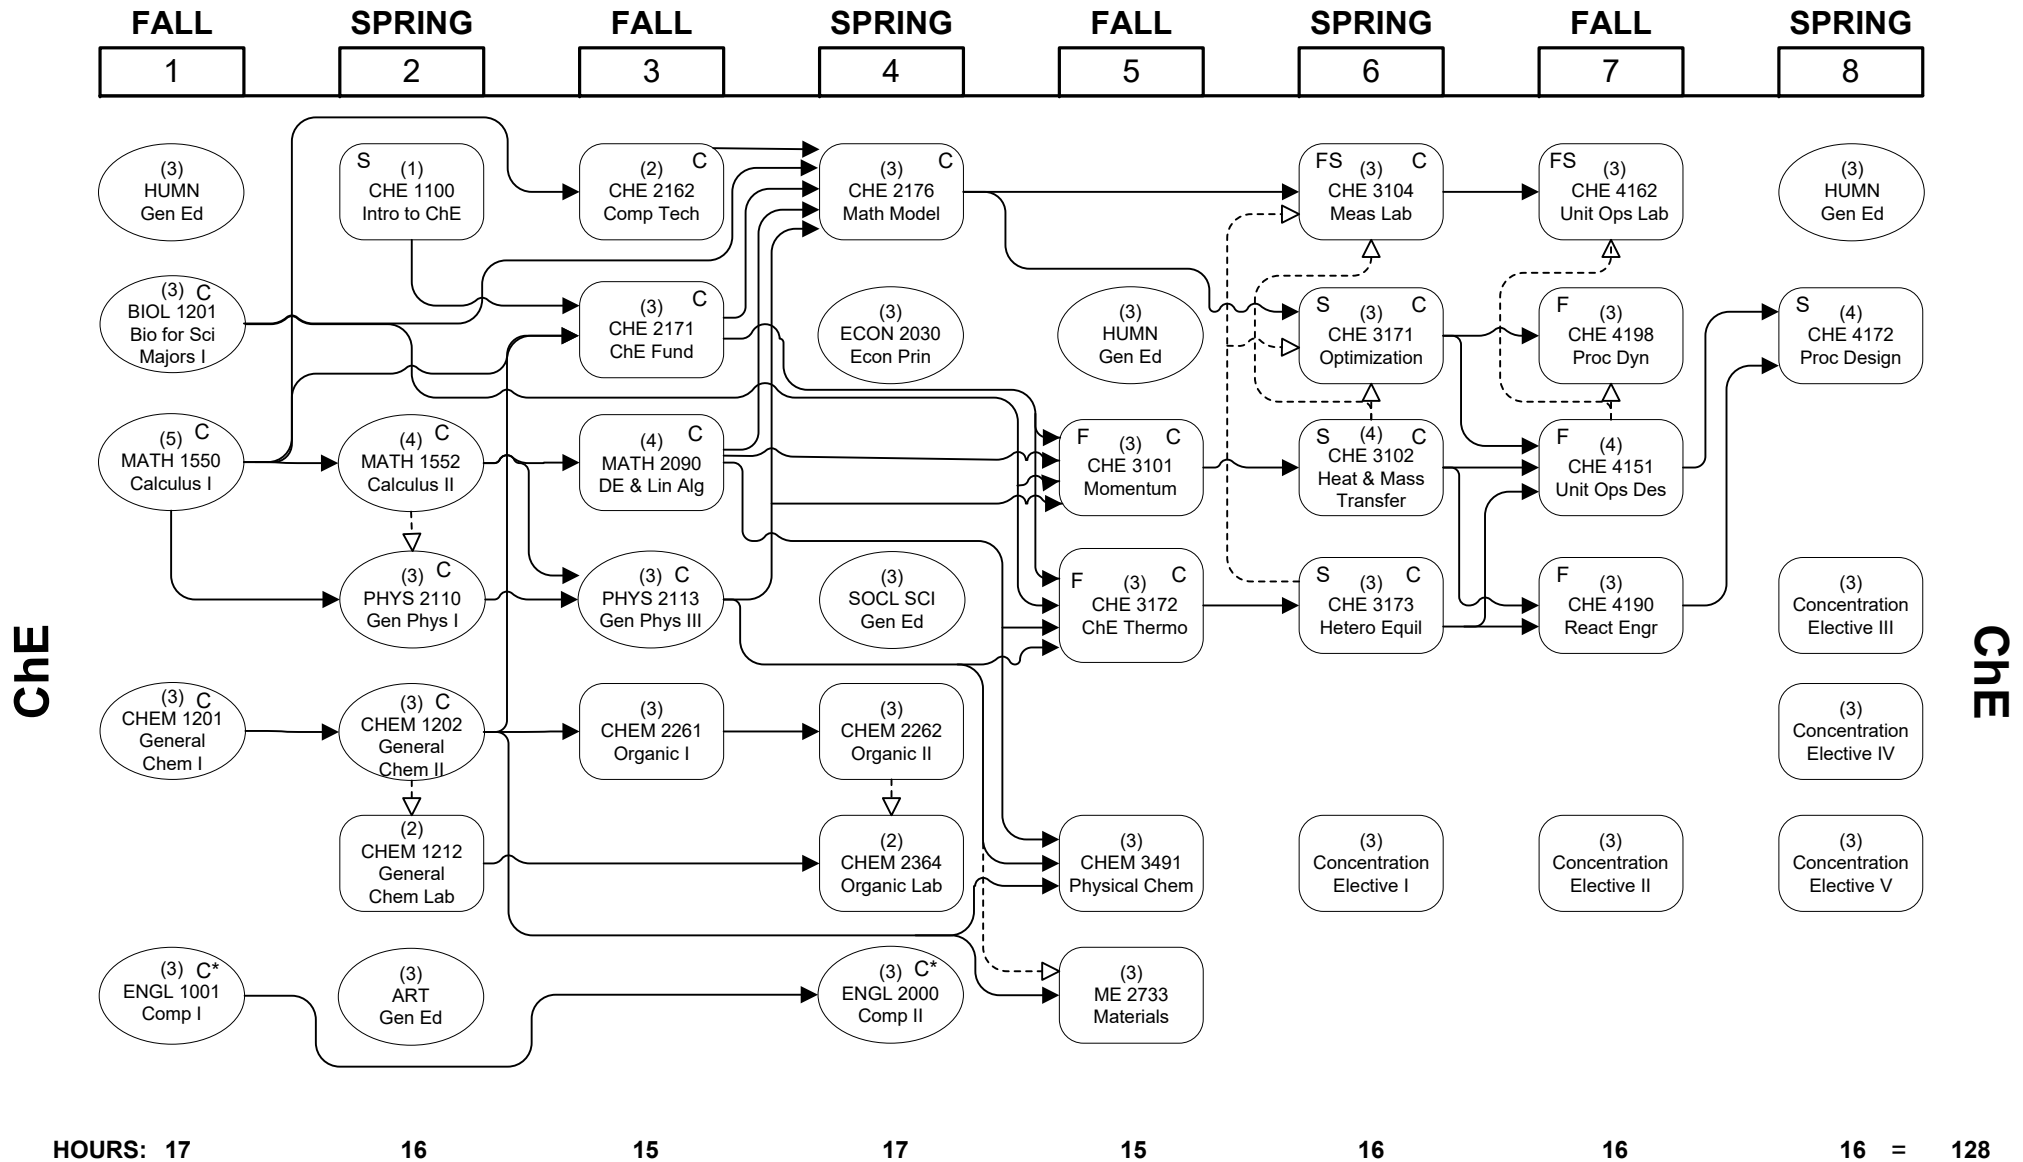

CHEMICAL ENGINEERING

ChE

ChE

<p>—————▶ Credit required</p> <p>-----▶ Credit or registration required</p> <p>110 ChE Bldg Chemical Engineering Office</p> <p>General Education - See 2014-2015 General Catalog</p>	<h2>FLOWCHART LEGEND</h2> <p>C* Grade of "C" or better required in all English courses</p> <p>C Grade of "C" or better in these courses is required before enrolling in any subsequent courses that cite them as a prerequisite</p>	<p>FS Course taught both fall and spring semesters</p> <p>F Course taught in fall only</p> <p>S Course taught in spring only</p>
<p>110 Chem Engr Bldg</p>	<p>Chemical Engineering Office</p>	<p>www.che.lsu.edu</p>